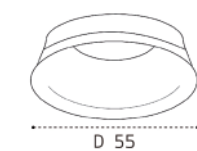

Грани — новый элемент дизайна

Коллекция настенно-потолочных светильников

IT08

GU10 / сменная лампа
9W (max)
IP20
Цвет: белый

GU10 / сменная лампа
9W (max)
IP20
Цвет: черный

GU10 / сменная лампа
9W (max)
IP20
Цвет: матовое золото

Сменное кольцо
к светильникам IT08-8011
Цвет:
белый / черный / золото