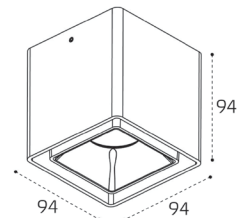

**Fashion FX2 white +
Fashion FXR black - 2 шт**
GU10 / сменная лампа
2x9W (max)
IP20