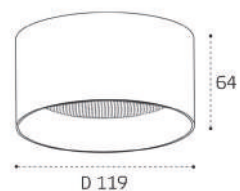

LED модуль 15W
3000K / 737 lm / 105°
IP44
Цвет: белый корпус,
рельефный рассеиватель