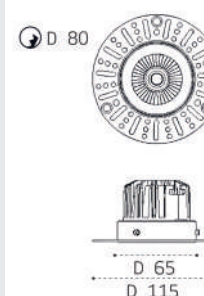

LED модуль 12W
3000K / 1204 lm / 36°
IP44
Цвет: черный