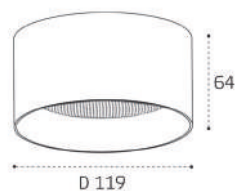

LED модуль 15W
3000K / 737 lm / 105°
IP44
Цвет: черный корпус,
рельефный рассеиватель

LED модуль 10W
3000K / 700 lm / 80°
IP44
Цвет: белый корпус,
рельефный рассеиватель