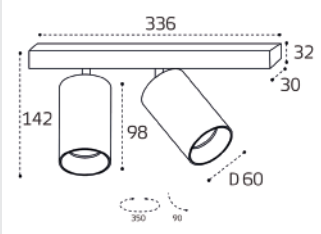

DANNY E2 AS BLACK
GU10 / сменная лампа
2x9W (max)
IP20
Цвет: черный