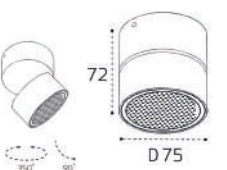

IT02-005 white
+ IT02-012 ring gold
LED модуль 10W
750 lm / 80°
IP44

IT02-005 пример комплектации