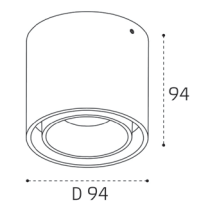

Sky black + Sky R black
GU10 / сменная лампа
9W (max)
IP20