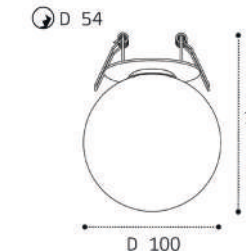

IT08-8026 BLACK 3000K
LED модуль 6W
3000K / 300 lm / 360°
IP20
Цвет: черный, матовый плафон