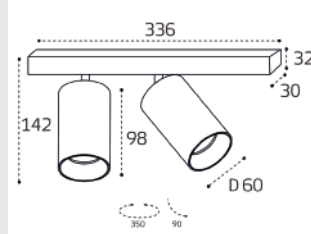

DANNY E2 AS пример комплектации
Danny E2 AS black +
Ring Danny white 2 шт
GU10 / сменная лампа
2x9W (max)
IP20

DANNY E2 AS WHITE
GU10 / сменная лампа
2x9W (max)
IP20
Цвет: белый