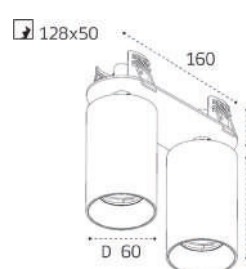

DANNY FR2 black + Ring Danny gold - 2 шт
GU10 / сменная лампа
2x9W (max)
IP20