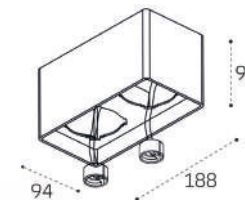

Цвет:
белый / черный / золото