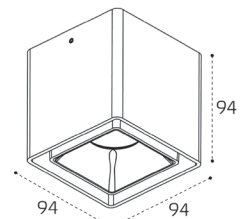

**Fashion FX2 white +
Fashion FXR white - 2 шт**
GU10 / сменная лампа
2x9W (max)
IP20