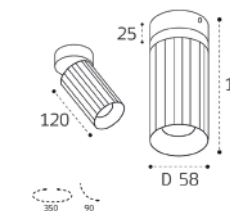

Грани — новый элемент дизайна

Коллекция настенно-потолочных светильников

IT08

GU10 / сменная лампа
9W (max)
IP20
Цвет: белый

GU10 / сменная лампа
9W (max)
IP20
Цвет: черный

GU10 / сменная лампа
9W (max)
IP20
Цвет: матовое золото

Сменное кольцо
к светильникам IT08-8011
Цвет:
белый / черный / золото