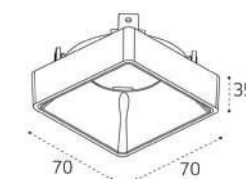

**Fashion FX1 white +
Fashion FXR white**
GU10 / сменная лампа
9W (max)
IP20