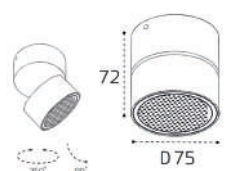

LED модуль 10W
3000K / 750 lm / 80°
IP44
Цвет: черный корпус,
рельефный рассеиватель

IT02-005 WHITE 4000K