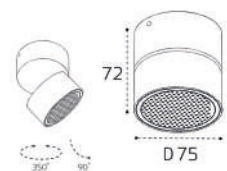

3000K 4000K

LED модуль 10W
3000K / 750 lm / 80°
IP44
Цвет: белый корпус,
рельефный рассеиватель

LED модуль 10W
3000K / 750 lm / 80°
IP44
Цвет: черный корпус,
рельефный рассеиватель

IT02-005 WHITE 4000K

LED модуль 10W
4000K / 750 lm / 80°
IP44
Цвет: белый корпус,
рельефный рассеиватель

IT02-005 BLACK 4000K

LED модуль 10W
4000K / 750 lm / 80°
IP44
Цвет: черный корпус,
рельефный рассеиватель

IT02-006 WHITE 3000K / 4000K

LED модуль 15W
3000K / 4000K
940 lm / 80°
IP44
Цвет: белый корпус,
рельефный рассеиватель

IT02-006 BLACK 3000K

LED модуль 15W
3000K / 940 lm / 80°
IP44
Цвет: черный корпус,
рельефный рассеиватель

Сменное кольцо
к светильнику IT02-005
белый / черный / золото

Сменное кольцо
к светильнику IT02-006
белый / черный / золото

IT02-005 пример комплектации

IT02-005 white
+ IT02-012 ring gold
LED модуль 10W
750 lm / 80°
IP44

IT02-005 пример комплектации

IT02-005 black
+ IT02-012 ring white
LED модуль 10W
750 lm / 80°
IP44

IT02-006 white
+ IT02-013 ring black
LED модуль 15W
940 lm / 80°
IP44

IT02-006 black
+ IT02-013 ring gold
LED модуль 15W
940 lm / 80°
IP44