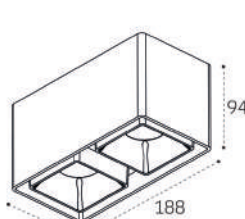

**Fashion FX2 black +
Fashion FXR black - 2 шт**
GU10 / сменная лампа
2x9W (max)
IP20