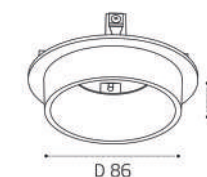

Sky white + Sky R white
GU10 / сменная лампа
9W (max)
IP20