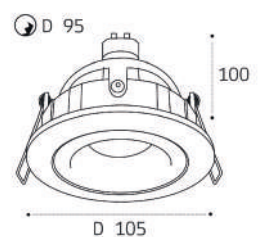

GU10 / сменная лампа
9W (max)
IP20
Цвет: белый

IT07-7012 WHITE