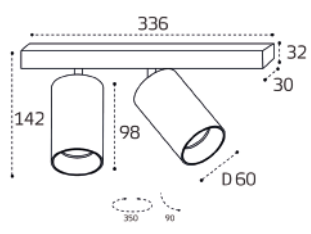

DANNY E3 WHITE
GU10 / сменная лампа
3x9W (max)
IP20
Цвет: белый