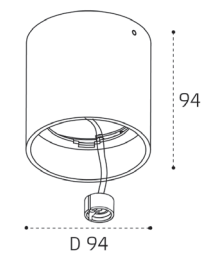

Цвет:
белый / черный / золото