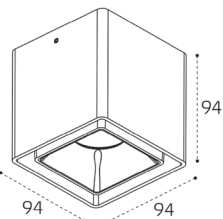

**Fashion FX1 black +
Fashion FXR black**
GU10 / сменная лампа
9W (max)
IP20