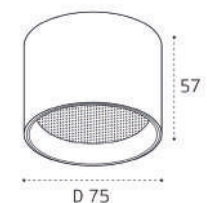

LED модуль 10W
3000K / 700 lm / 80°
IP44
Цвет: черный корпус,
рельефный рассеиватель