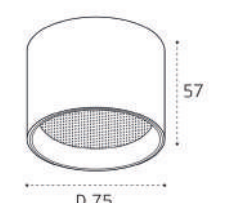

LED модуль 10W
4000K / 700 lm / 80°
IP44
Цвет: белый корпус,
рельефный рассеиватель