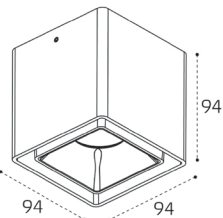

**Fashion FX1 black +
Fashion FXR white**
GU10 / сменная лампа
9W (max)
IP20