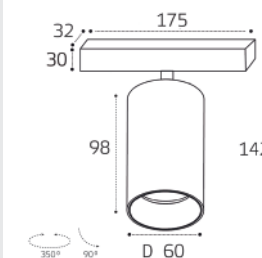

DANNY E1 пример комплектации
Danny E1 white +
Ring Danny black
GU10 / сменная лампа
9W (max)
IP20