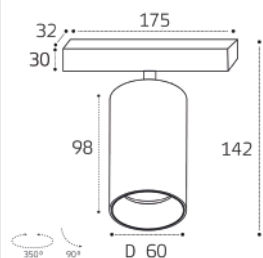

DANNY E1 WHITE
GU10 / сменная лампа
9W (max)
IP20
Цвет: белый

DANNY E1 BLACK
GU10 / сменная лампа
9W (max)
IP20
Цвет: черный

DANNY E1 пример комплектации
Danny E1 white +
Ring Danny black
GU10 / сменная лампа
9W (max)
IP20

DANNY E1 пример комплектации
Danny E1 black +
Ring Danny white
GU10 / сменная лампа
9W (max)
IP20

DANNY E2 WHITE
GU10 / сменная лампа
2x9W (max)
IP20
Цвет: белый

DANNY E2 BLACK
GU10 / сменная лампа
2x9W (max)
IP20
Цвет: черный

DANNY E2 пример комплектации
Danny E2 white +
Ring Danny black 2 шт
GU10 / сменная лампа
2x9W (max)
IP20

DANNY E2 AS пример комплектации
Danny E2 AS black +
Ring Danny white 2 шт
GU10 / сменная лампа
2x9W (max)
IP20

DANNY E2 AS WHITE
GU10 / сменная лампа
2x9W (max)
IP20
Цвет: белый

DANNY E2 AS BLACK
GU10 / сменная лампа
2x9W (max)
IP20
Цвет: черный

DANNY E3 WHITE
GU10 / сменная лампа
3x9W (max)
IP20
Цвет: белый

DANNY E3 BLACK
GU10 / сменная лампа
3x9W (max)
IP20
Цвет: черный

Ring Danny Crystal сменное кольцо
Цвет:
прозрачный

Ring Danny сменное кольцо
Цвет:
белый / черный / золото