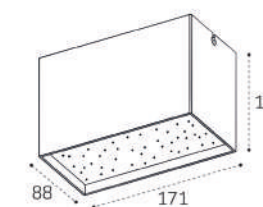

LED модуль 15W
4000K / 700 lm / 100°
IP20
Цвет: белый корпус,
матовый рассеиватель