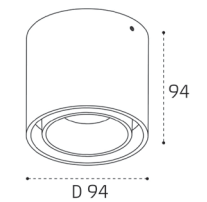

Sky black + Sky R white
GU10 / сменная лампа
9W (max)
IP20