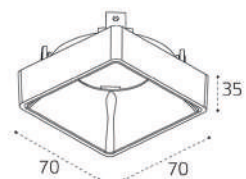

GU10 / сменная лампа
2x9W (max)
IP20
Цвет: белый / черный