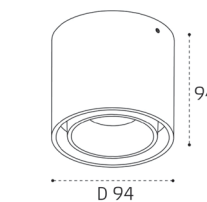

НАКЛАДНЫЕ ПОТОЛОЧНЫЕ СВЕТИЛЬНИКИ

LED модуль 15W
3000K / 737 lm / 105°
IP44
Цвет: белый корпус,
рельефный рассеиватель

LED модуль 15W
3000K / 737 lm / 105°
IP44
Цвет: черный корпус,
рельефный рассеиватель

LED модуль 10W
3000K / 700 lm / 80°
IP44
Цвет: белый корпус,
рельефный рассеиватель

LED модуль 10W
3000K / 700 lm / 80°
IP44
Цвет: черный корпус,
рельефный рассеиватель

LED модуль 10W
4000K / 700 lm / 80°
IP44
Цвет: белый корпус,
рельефный рассеиватель

LED модуль 10W
4000K / 700 lm / 80°
IP44
Цвет: черный корпус,
рельефный рассеиватель

Сменное кольцо
к светильникам IT02-007
Цвет:
белый / черный / золото

НАКЛАДНЫЕ ПОТОЛОЧНЫЕ СВЕТИЛЬНИКИ

GU10 / сменная лампа
9W (max)
IP20
Цвет: белый, черный

Цвет:
белый / черный / золото

Sky white + Sky R white
GU10 / сменная лампа
9W (max)
IP20

Sky black + Sky R black
GU10 / сменная лампа
9W (max)
IP20

Sky white + Sky R black
GU10 / сменная лампа
9W (max)
IP20

Sky black + Sky R white
GU10 / сменная лампа
9W (max)
IP20

Sky white + Sky R gold
GU10 / сменная лампа
9W (max)
IP20

Sky black + Sky R gold
GU10 / сменная лампа
9W (max)
IP20