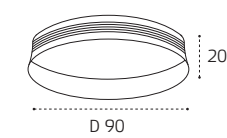

Сменное кольцо
к светильнику IT02-006
белый / черный / золото

IT02-005 пример комплектации