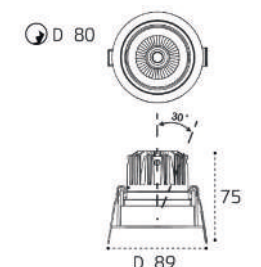

LED модуль 12W
3000K / 1140 lm / 36°
IP20
Цвет: белый

M02-026 WHITE