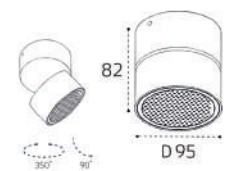

LED модуль 15W
3000K / 4000K
940 lm / 80°
IP44
Цвет: белый корпус,
рельефный рассеиватель

IT02-006 BLACK 3000K