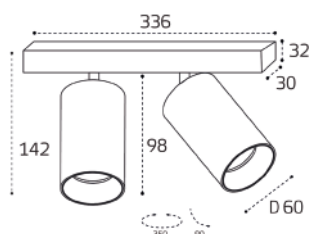

DANNY E1 WHITE
GU10 / сменная лампа
9W (max)
IP20
Цвет: белый

DANNY E1 BLACK
GU10 / сменная лампа
9W (max)
IP20
Цвет: черный

DANNY E1 пример комплектации
Danny E1 white +
Ring Danny black
GU10 / сменная лампа
9W (max)
IP20

DANNY E1 пример комплектации
Danny E1 black +
Ring Danny white
GU10 / сменная лампа
9W (max)
IP20

DANNY E2 WHITE
GU10 / сменная лампа
2x9W (max)
IP20
Цвет: белый

DANNY E2 BLACK
GU10 / сменная лампа
2x9W (max)
IP20
Цвет: черный

DANNY E2 пример комплектации
Danny E2 white +
Ring Danny black 2 шт
GU10 / сменная лампа
2x9W (max)
IP20

DANNY E2 AS пример комплектации
Danny E2 AS black +
Ring Danny white 2 шт
GU10 / сменная лампа
2x9W (max)
IP20

DANNY E2 AS WHITE
GU10 / сменная лампа
2x9W (max)
IP20
Цвет: белый

DANNY E2 AS BLACK
GU10 / сменная лампа
2x9W (max)
IP20
Цвет: черный

DANNY E3 WHITE
GU10 / сменная лампа
3x9W (max)
IP20
Цвет: белый

DANNY E3 BLACK
GU10 / сменная лампа
3x9W (max)
IP20
Цвет: черный

Ring Danny Crystal сменное кольцо
Цвет:
прозрачный

Ring Danny сменное кольцо
Цвет:
белый / черный / золото