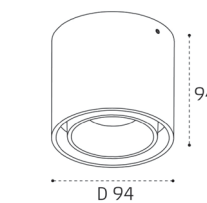

Sky white + Sky R black
GU10 / сменная лампа
9W (max)
IP20