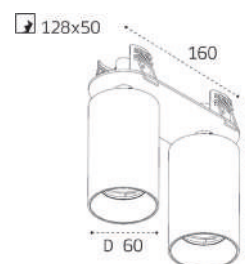

DANNY FR2 WHITE
GU10 / сменная лампа
2x9W (max)
IP20
Цвет: белый