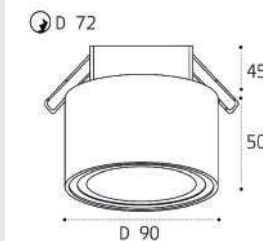

GU10 / сменная лампа
9W (max)
IP20
Цвет: черный

SAC021D WHITE