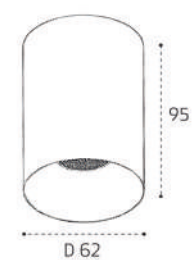

LED модуль 12W
3000K / 1104 lm / 36°
IP20
Цвет: матовое золото