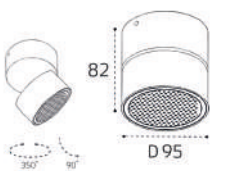

IT02-006 black
+ IT02-013 ring gold
LED модуль 15W
940 lm / 80°
IP44