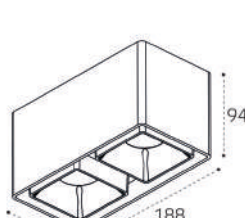

**Fashion FX2 black +
Fashion FXR white - 2 шт**
GU10 / сменная лампа
2x9W (max)
IP20