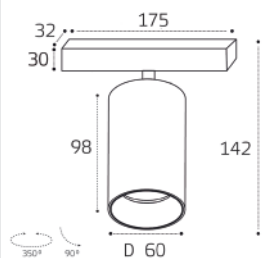

DANNY E1 BLACK
GU10 / сменная лампа
9W (max)
IP20
Цвет: черный