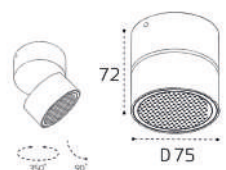

LED модуль 10W
4000K / 750 lm / 80°
IP44
Цвет: черный корпус,
рельефный рассеиватель

IT02-006 WHITE 3000K / 4000K