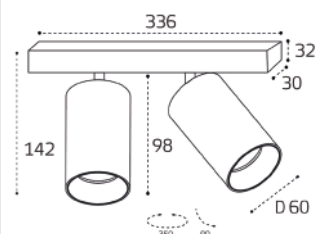

DANNY E2 BLACK
GU10 / сменная лампа
2x9W (max)
IP20
Цвет: черный