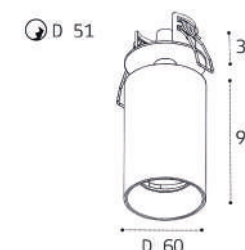

DANNY FR white + Ring Danny black
GU10 / сменная лампа
9W (max)
IP20