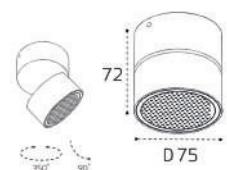

LED модуль 10W
4000K / 750 lm / 80°
IP44
Цвет: белый корпус,
рельефный рассеиватель

IT02-005 BLACK 4000K