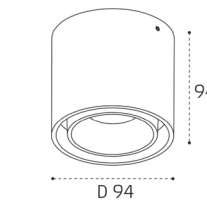

Sky white + Sky R gold
GU10 / сменная лампа
9W (max)
IP20