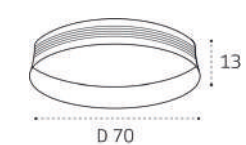

НАКЛАДНЫЕ ПОТОЛОЧНЫЕ СВЕТИЛЬНИКИ

LED модуль 15W
3000K / 737 lm / 105°
IP44
Цвет: белый корпус,
рельефный рассеиватель

LED модуль 15W
3000K / 737 lm / 105°
IP44
Цвет: черный корпус,
рельефный рассеиватель

LED модуль 10W
3000K / 700 lm / 80°
IP44
Цвет: белый корпус,
рельефный рассеиватель

LED модуль 10W
3000K / 700 lm / 80°
IP44
Цвет: черный корпус,
рельефный рассеиватель

LED модуль 10W
4000K / 700 lm / 80°
IP44
Цвет: белый корпус,
рельефный рассеиватель

LED модуль 10W
4000K / 700 lm / 80°
IP44
Цвет: черный корпус,
рельефный рассеиватель

Сменное кольцо
к светильникам IT02-007
Цвет:
белый / черный / золото

НАКЛАДНЫЕ ПОТОЛОЧНЫЕ СВЕТИЛЬНИКИ

GU10 / сменная лампа
9W (max)
IP20
Цвет: белый, черный

Цвет:
белый / черный / золото

Sky white + Sky R white
GU10 / сменная лампа
9W (max)
IP20

Sky black + Sky R black
GU10 / сменная лампа
9W (max)
IP20

Sky white + Sky R black
GU10 / сменная лампа
9W (max)
IP20

Sky black + Sky R white
GU10 / сменная лампа
9W (max)
IP20

Sky white + Sky R gold
GU10 / сменная лампа
9W (max)
IP20

Sky black + Sky R gold
GU10 / сменная лампа
9W (max)
IP20