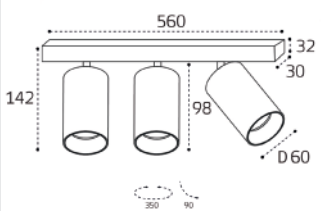

DANNY E3 BLACK
GU10 / сменная лампа
3x9W (max)
IP20
Цвет: черный