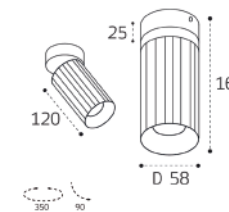

Грани — новый элемент дизайна

Коллекция настенно-потолочных светильников

IT08

GU10 / сменная лампа
9W (max)
IP20
Цвет: белый

GU10 / сменная лампа
9W (max)
IP20
Цвет: черный

GU10 / сменная лампа
9W (max)
IP20
Цвет: матовое золото

Сменное кольцо
к светильникам IT08-8011
Цвет:
белый / черный / золото