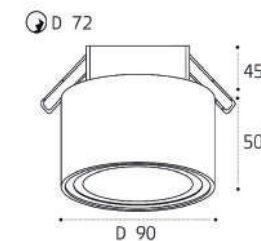

GU10 / сменная лампа
9W (max)
IP20
Цвет: белый

M01-1016 BLACK