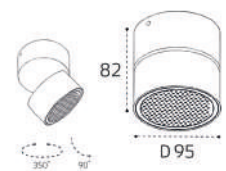

LED модуль 15W
3000K / 940 lm / 80°
IP44
Цвет: черный корпус,
рельефный рассеиватель

IT02-012 ring внутреннее кольцо

Сменное кольцо
к светильнику IT02-005
белый / черный / золото