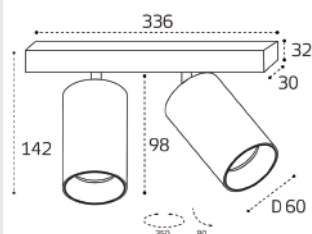

DANNY E2 пример комплектации
Danny E2 white +
Ring Danny black 2 шт
GU10 / сменная лампа
2x9W (max)
IP20