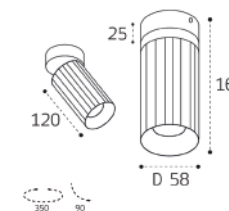

Грани — новый элемент дизайна

Коллекция настенно-потолочных светильников

IT08

GU10 / сменная лампа
9W (max)
IP20
Цвет: белый

GU10 / сменная лампа
9W (max)
IP20
Цвет: черный

GU10 / сменная лампа
9W (max)
IP20
Цвет: матовое золото

Сменное кольцо
к светильникам IT08-8011
Цвет:
белый / черный / золото