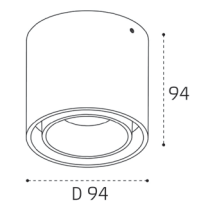

Sky black + Sky R gold
GU10 / сменная лампа
9W (max)
IP20