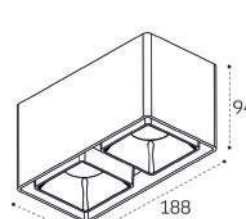

**Fashion FX1 white +
Fashion FXR black**
GU10 / сменная лампа
9W (max)
IP20