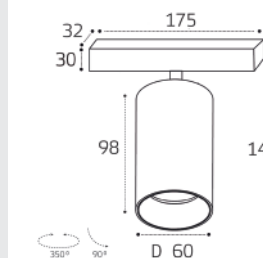

DANNY E1 пример комплектации
Danny E1 black +
Ring Danny white
GU10 / сменная лампа
9W (max)
IP20

DANNY E2 WHITE
GU10 / сменная лампа
2x9W (max)
IP20
Цвет: белый