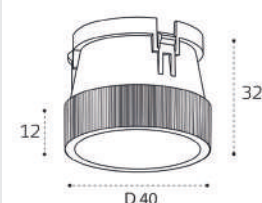

Ring Danny сменное кольцо
Цвет:
белый / черный / золото