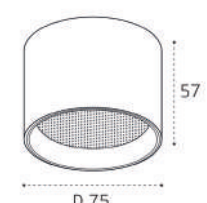

LED модуль 10W
4000K / 700 lm / 80°
IP44
Цвет: черный корпус,
рельефный рассеиватель