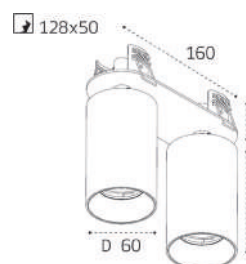

DANNY FR2 BLACK
GU10 / сменная лампа
2x9W (max)
IP20
Цвет: черный