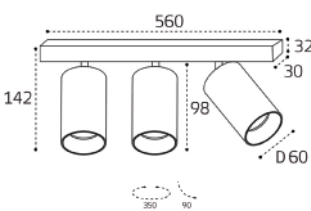

Ring Danny Crystal сменное кольцо
Цвет:
прозрачный