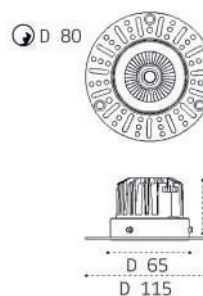

LED модуль 12W
3000K / 1265 lm / 36°
IP44
Цвет: золотой

IT02-028 BLACK 3000K